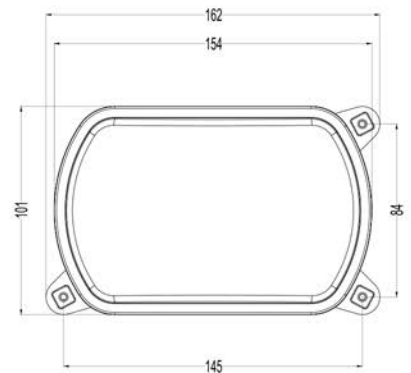

HEAD LAMP

Features

- Homologated according to ECE R112
- All of the SERKO components are tested 100% before delivery
- Patented 2K Bulb sealing, bulb fixing, bulb holder design
- 100% Thermoplastic design, nature friendly
- Special raw materials and coating with UV resistance and scratch resistance
- Resistance for low and high temperatures conditions
- Clear lens design
- High illumination value
- Precise and powerful optical design
- Unbreakable Lens
- Different mountings are available
- 35w Low Energy consumption

PARTS	PARTS NAME	PARTS NO
	TD HEAD LAMP LF	0001.3800.XXX
	TD HEAD LAMP LF SS	0001.3800.XXX
	TD HEAD LAMP RH	0001.3801.XXX
	TD HEAD LAMP RH SS	0001.3800.XXX
	TT HEAD LAMP	0001.3802.XXX
	TT HEAD LAMP SS	0001.3800.XXX