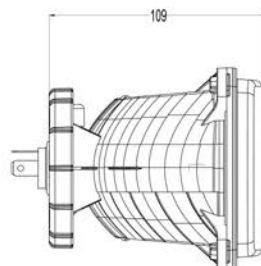

HEAD LAMP

Features

- Homologated according to ECE R112
- All of the SERKO components are tested 100% before delivery
- Patented 2K Bulb sealing, bulb fixing, bulb holder design
- 100% Thermoplastic design, nature friendly
- Special raw materials and coating with UV resistance and scratch resistance
- Resistance for low and high temperatures conditions
- Clear lens design
- High illumination value
- Precise and powerful optical design
- Unbreakable Lens
- Different mountings are available
- 35w Low Energy consumption

PARTS	PARTS NAME	PARTS NO
	TD HEAD LAMP LF	0001.3800.XXX
	TD HEAD LAMP LF SS	0001.3800.XXX
	TD HEAD LAMP RH	0001.3801.XXX
	TD HEAD LAMP RH SS	0001.3800.XXX
	TT HEAD LAMP	0001.3802.XXX
	TT HEAD LAMP SS	0001.3800.XXX