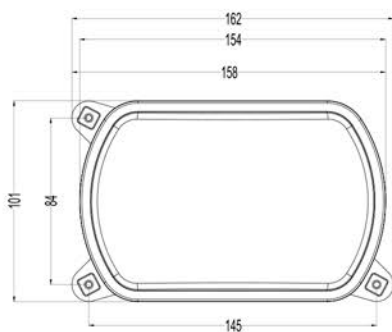

HEAD LAMP

Features

- Homologated according to ECE R112
- All of the SERKO components are tested 100% before delivery
- Patented 2K Bulb sealing, bulb fixing, bulb holder design
- 100% Thermoplastic design, nature friendly
- Special raw materials and coating with UV resistance and scratch resistance
- Resistance for low and high temperatures conditions
- Clear lens design
- High illumination value
- Precise and powerful optical design
- Unbreakable Lens
- Different mountings are available
- 35w Low Energy consumption

PARTS	PARTS NAME	PARTS NO
	TD HEAD LAMP LF	0001.3800.XXX
	TD HEAD LAMP LF SS	0001.3800.XXX
	TD HEAD LAMP RH	0001.3801.XXX
	TD HEAD LAMP RH SS	0001.3800.XXX
	TT HEAD LAMP	0001.3802.XXX
	TT HEAD LAMP SS	0001.3800.XXX